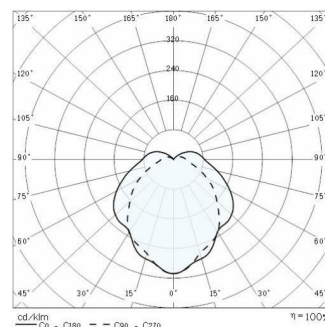

EKO+19/G LED

Part number	301644
Lampholder:	LED
Light Source:	LED
Wattage:	10 W
Finish:	GR-20 / Metallic grey / Glossy
Insulation class:	I
Degree of protection:	IP66
IK-J-xxIP:	IK07 2J xx5
CRI:	80
Kelvin:	4000
Optic:	SYMMETRIC EXTRA WIDE REFLECTOR
Lightsource lumen output:	738 lm
Luminaire lumen output:	235 lm
L:	L80
B:	B10
Lifetime:	50000 h
Ta MIN luminaire:	-25°
Ta MAX luminaire:	40°

Description

- Wall and ceiling mounting luminaire for indoor and outdoor, comprising:
- Die-cast painted aluminium housing, ring and screens
 - Pressed glass diffuser, white painted inside
 - EPDM gasket
 - Diffuser stays securely hinged to the frame
 - No through wiring
 - Stainless steel locking screws
 - Photometric data measure according to UNI EN 13032-4 and IES LM-79-08

Photometric data

Technical drawings