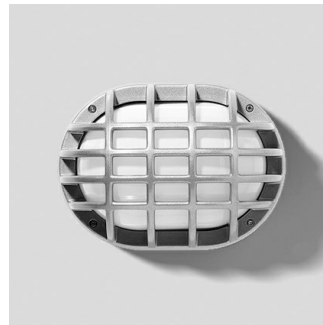

EKO+19/G LED

Part number	301644
Lampholder:	LED
Light Source:	LED
Wattage:	10 W
Finish:	GR-20 / Metallic grey / Glossy
Insulation class:	I
Degree of protection:	IP66
IK-J-xxIP:	IK07 2J xx5
CRI:	80
Kelvin:	4000
Optic:	SYMMETRIC EXTRA WIDE REFLECTOR
Lightsource lumen output:	738 lm
Luminaire lumen output:	235 lm
L:	L80
B:	B10
Lifetime:	50000 h
Ta MIN luminaire:	-25°
Ta MAX luminaire:	40°

Description

- Wall and ceiling mounting luminaire for indoor and outdoor, comprising:
- Die-cast painted aluminium housing, ring and screens
 - Pressed glass diffuser, white painted inside
 - EPDM gasket
 - Diffuser stays securely hinged to the frame
 - No through wiring
 - Stainless steel locking screws
 - Photometric data measure according to UNI EN 13032-4 and IES LM-79-08